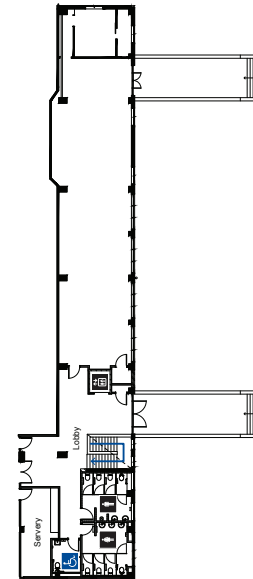

Suitable for:

- Intimate dinners & lunches
- Seminars
- Networking events
- Workshops & Team building
- Conferences
- Cocktail parties

DINING ROOM LEVEL 1

VENUE CAPACITY

300 Banquet

200 Cabaret

150 Classroom

400 Theatre

400 Cocktail

DINING ROOM

FUTSALROOS ROOM

FUTSAL CENTRE