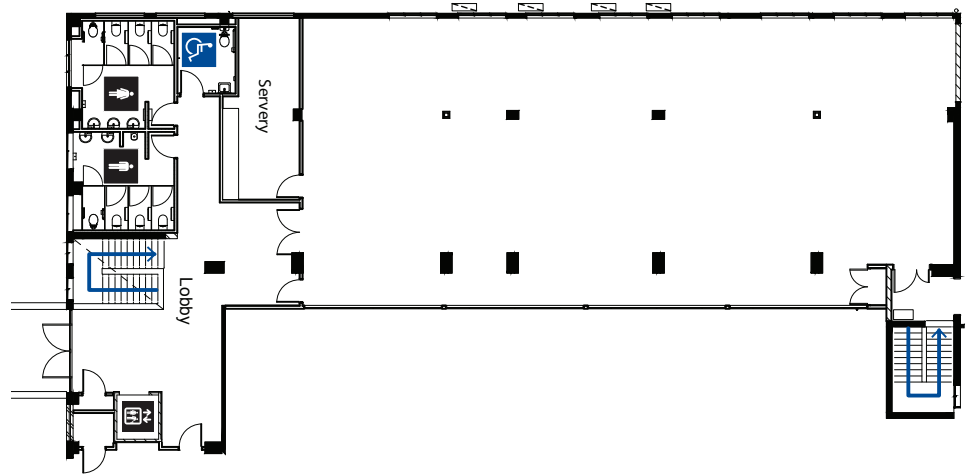

Suitable for:

- Intimate dinners & lunches
- Seminars
- Networking events
- Workshops & Team building
- Conferences
- Cocktail parties

DINING ROOM LEVEL 1

VENUE CAPACITY

300 Banquet

200 Cabaret

150 Classroom

400 Theatre

400 Cocktail

DINING ROOM

FUTSALROOS ROOM

FUTSAL CENTRE