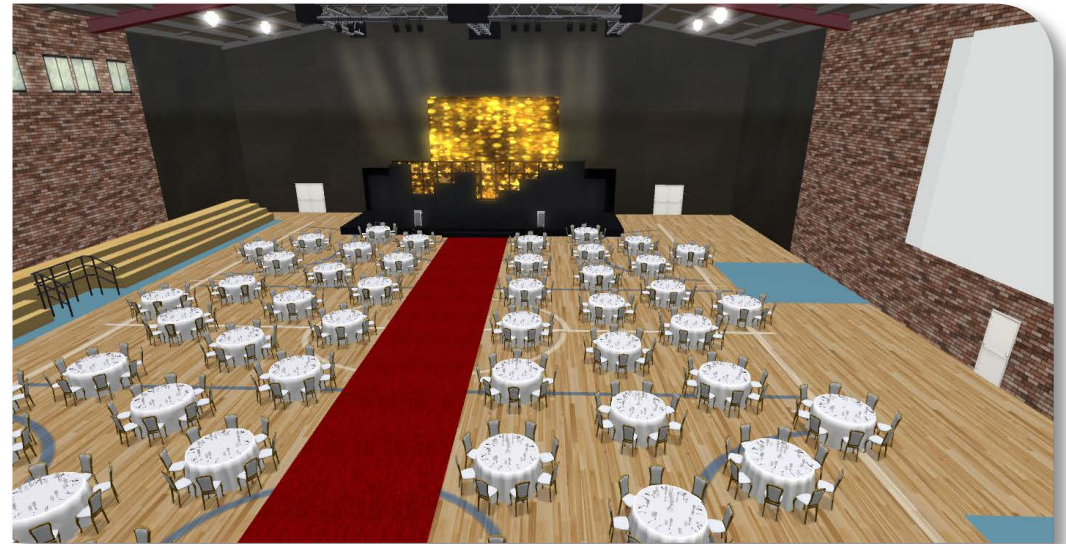

FUTSAL CENTRE