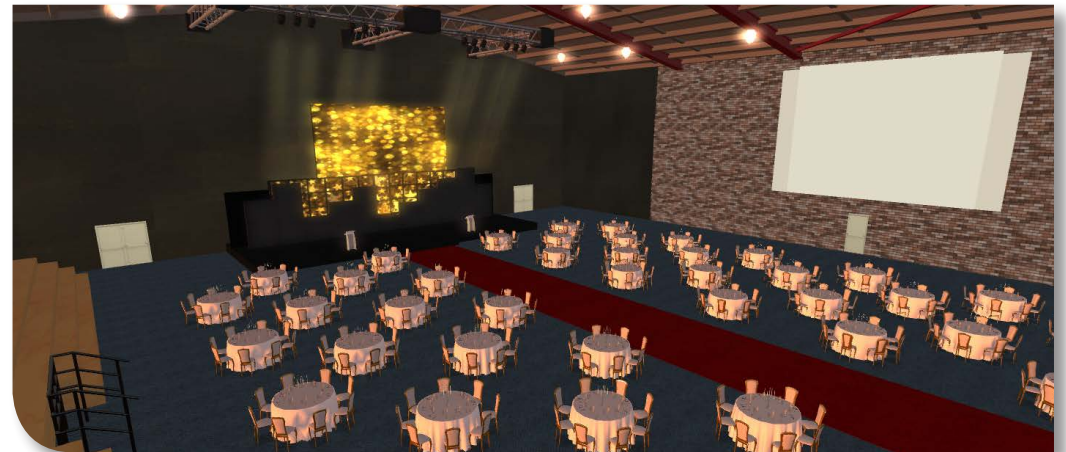

Artist's Impression