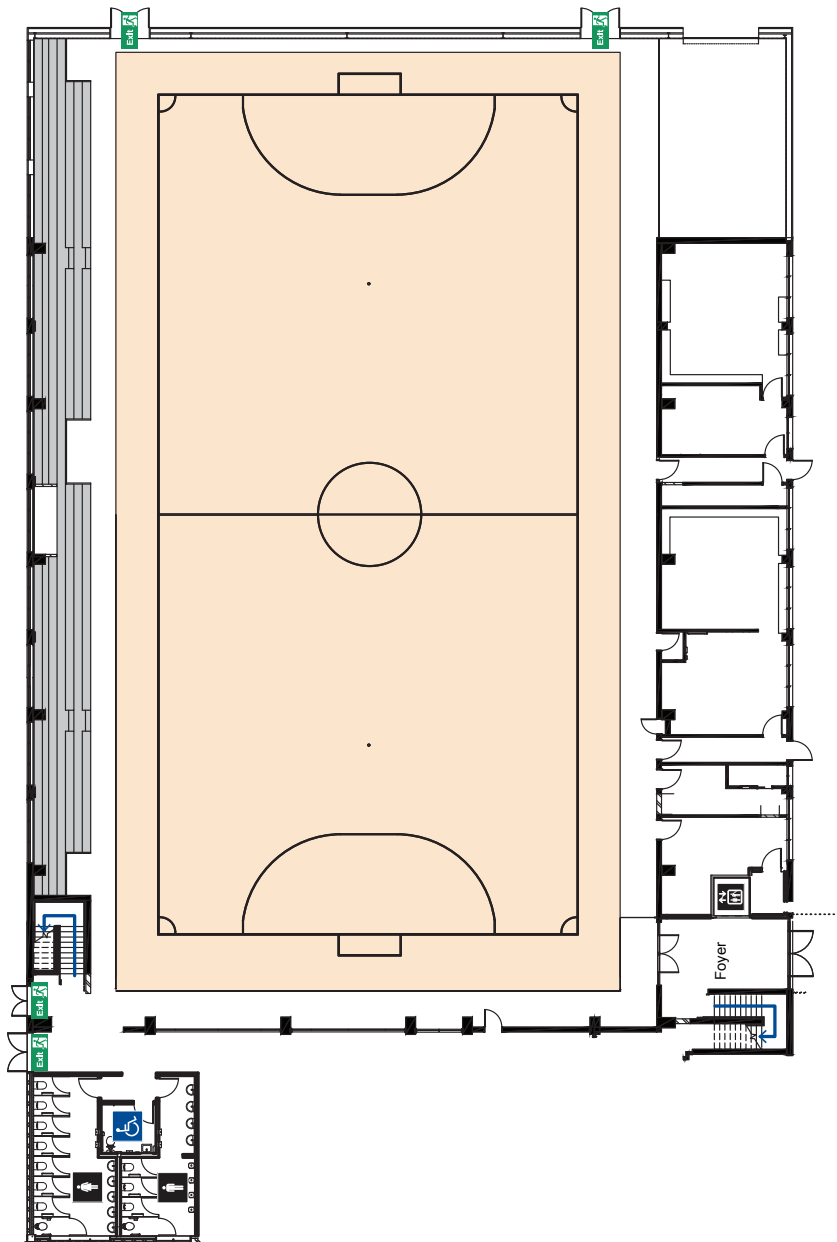

FUTSAL CENTRE