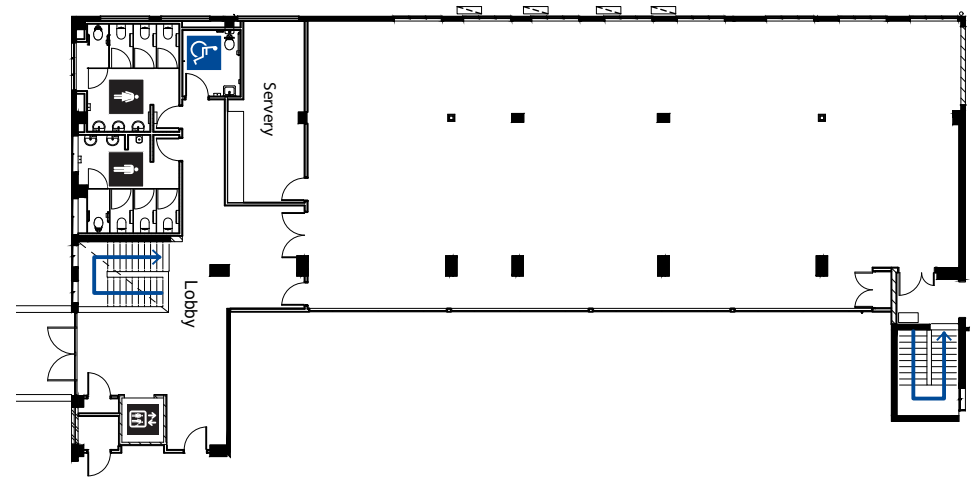

DINING ROOM