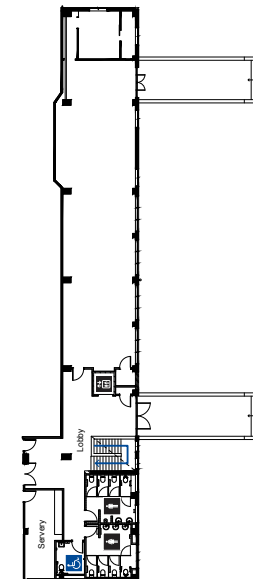

Suitable for:

- Intimate dinners & lunches
- Seminars
- Networking events
- Workshops & Team building
- Conferences
- Cocktail parties

DINING ROOM LEVEL 1

VENUE CAPACITY

300 Banquet

200 Cabaret

150 Classroom

400 Theatre

400 Cocktail

DINING ROOM

FUTSALROOS ROOM

FUTSAL CENTRE