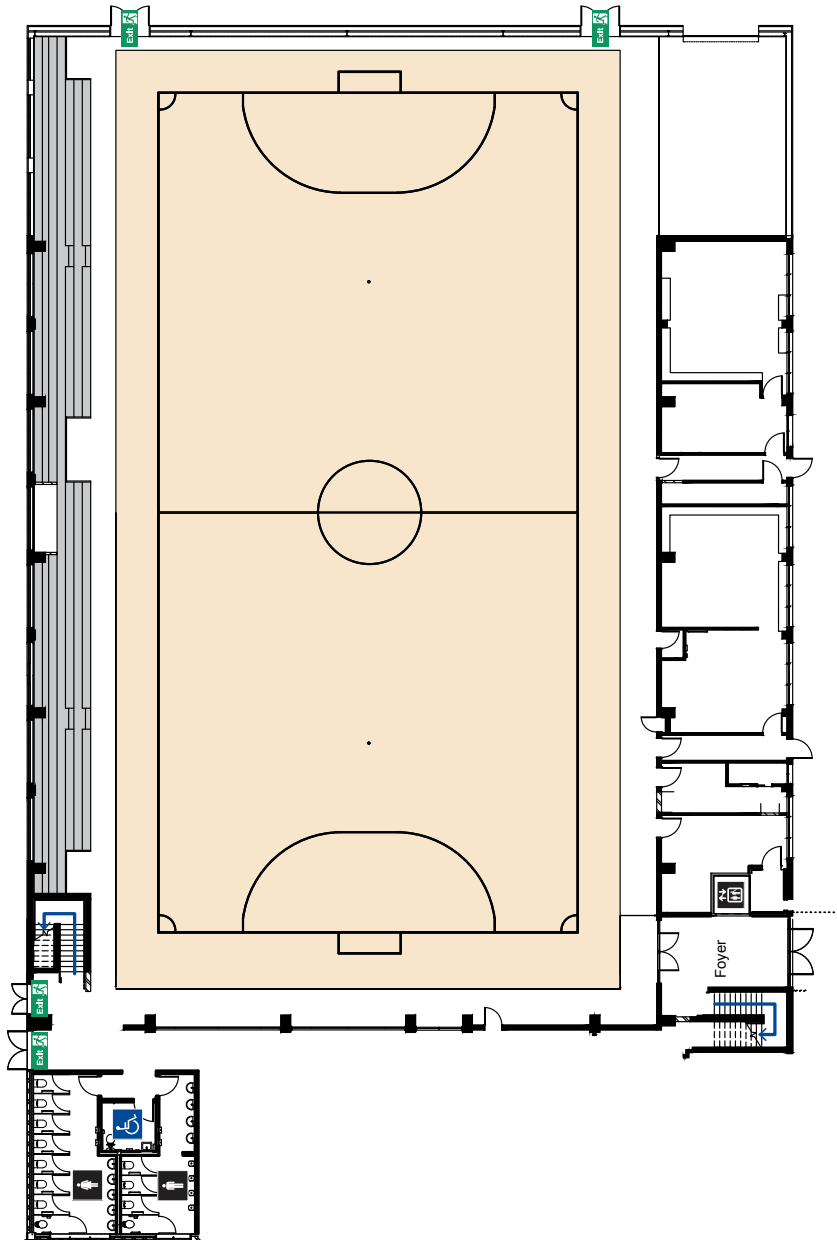

FUTSAL CENTRE