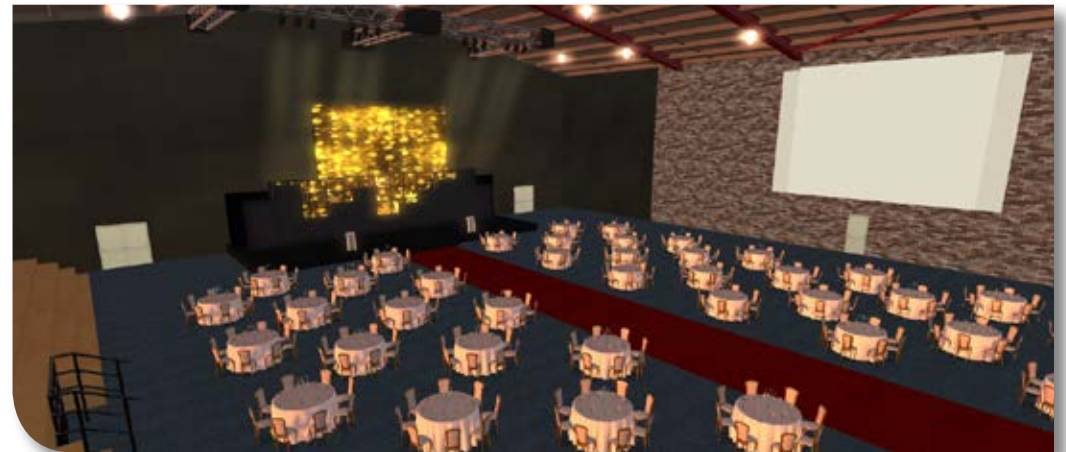

Artist's Impression